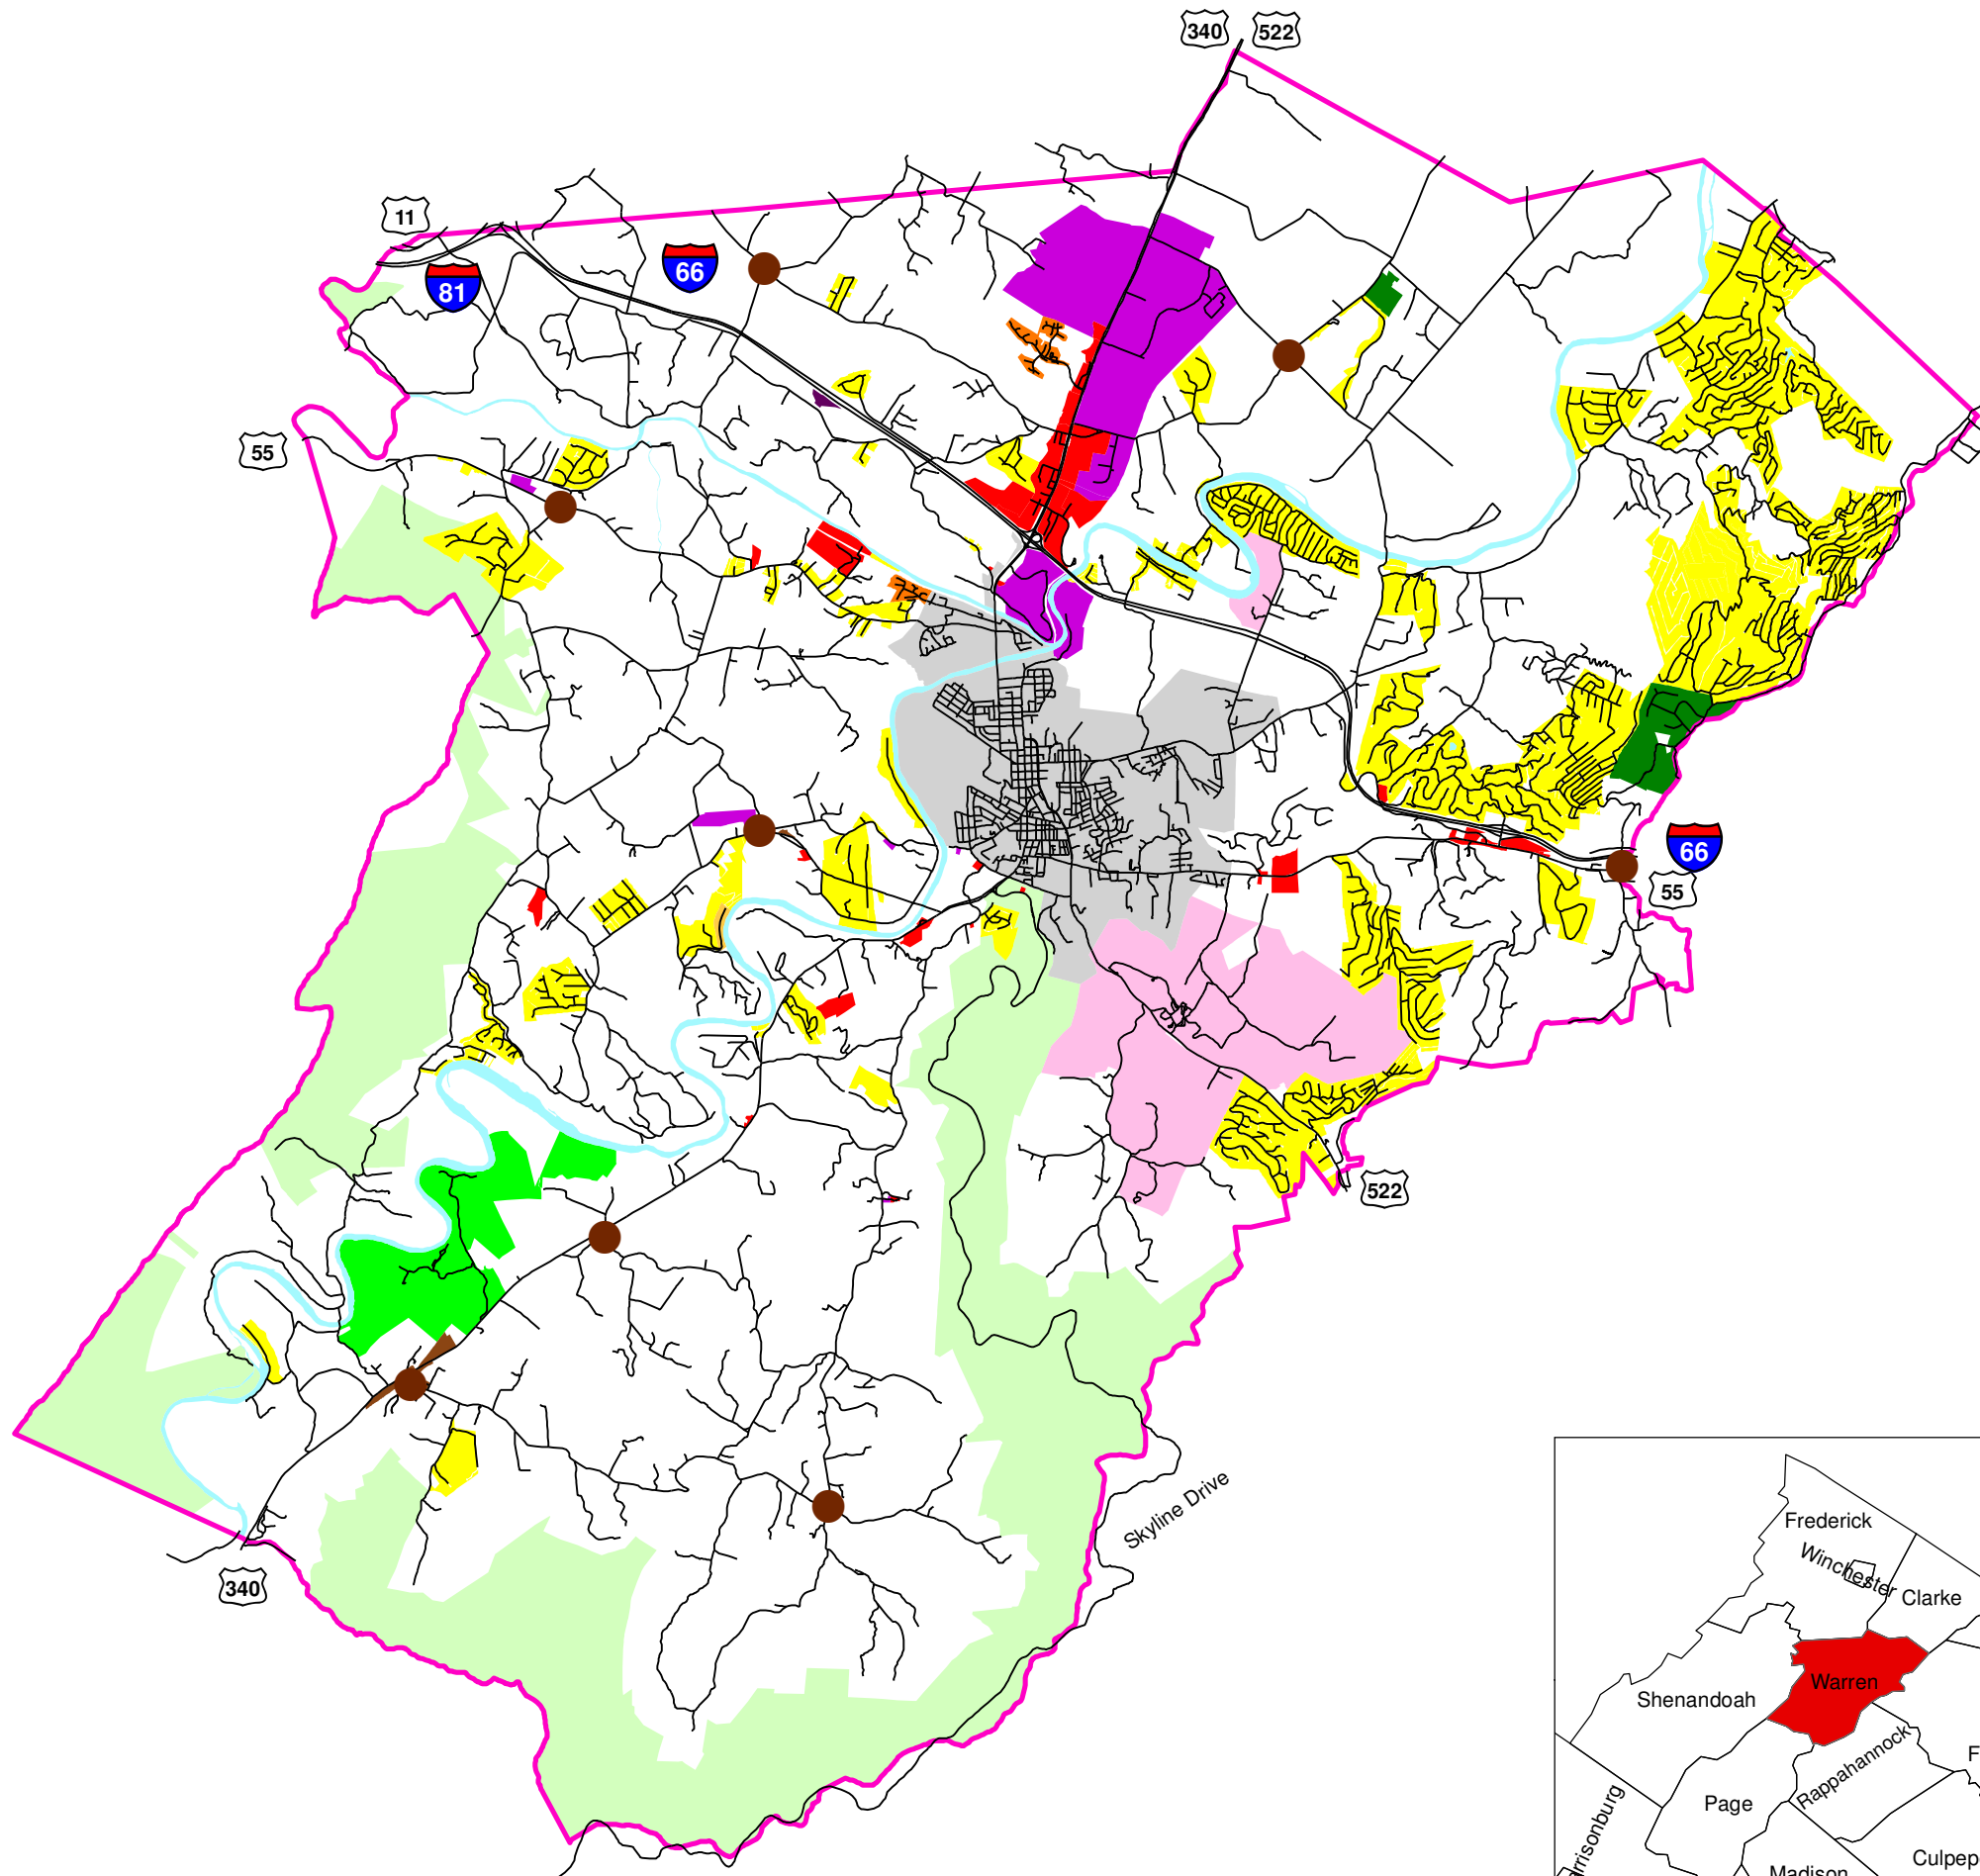

Warren County, Virginia

Map 4.2: Generalized Future Land Use

Legend

Warren County

Roads

Future Land Use

- Agricultural
- Commercial
- Federal Land
- Industrial
- Institutional
- Right of Way
- Residential One
- Residential Two
- Rest Area
- Rural Residential
- State Land
- Suburban Residential
- Front Royal
- Village Residential
- Water
- Village Centers