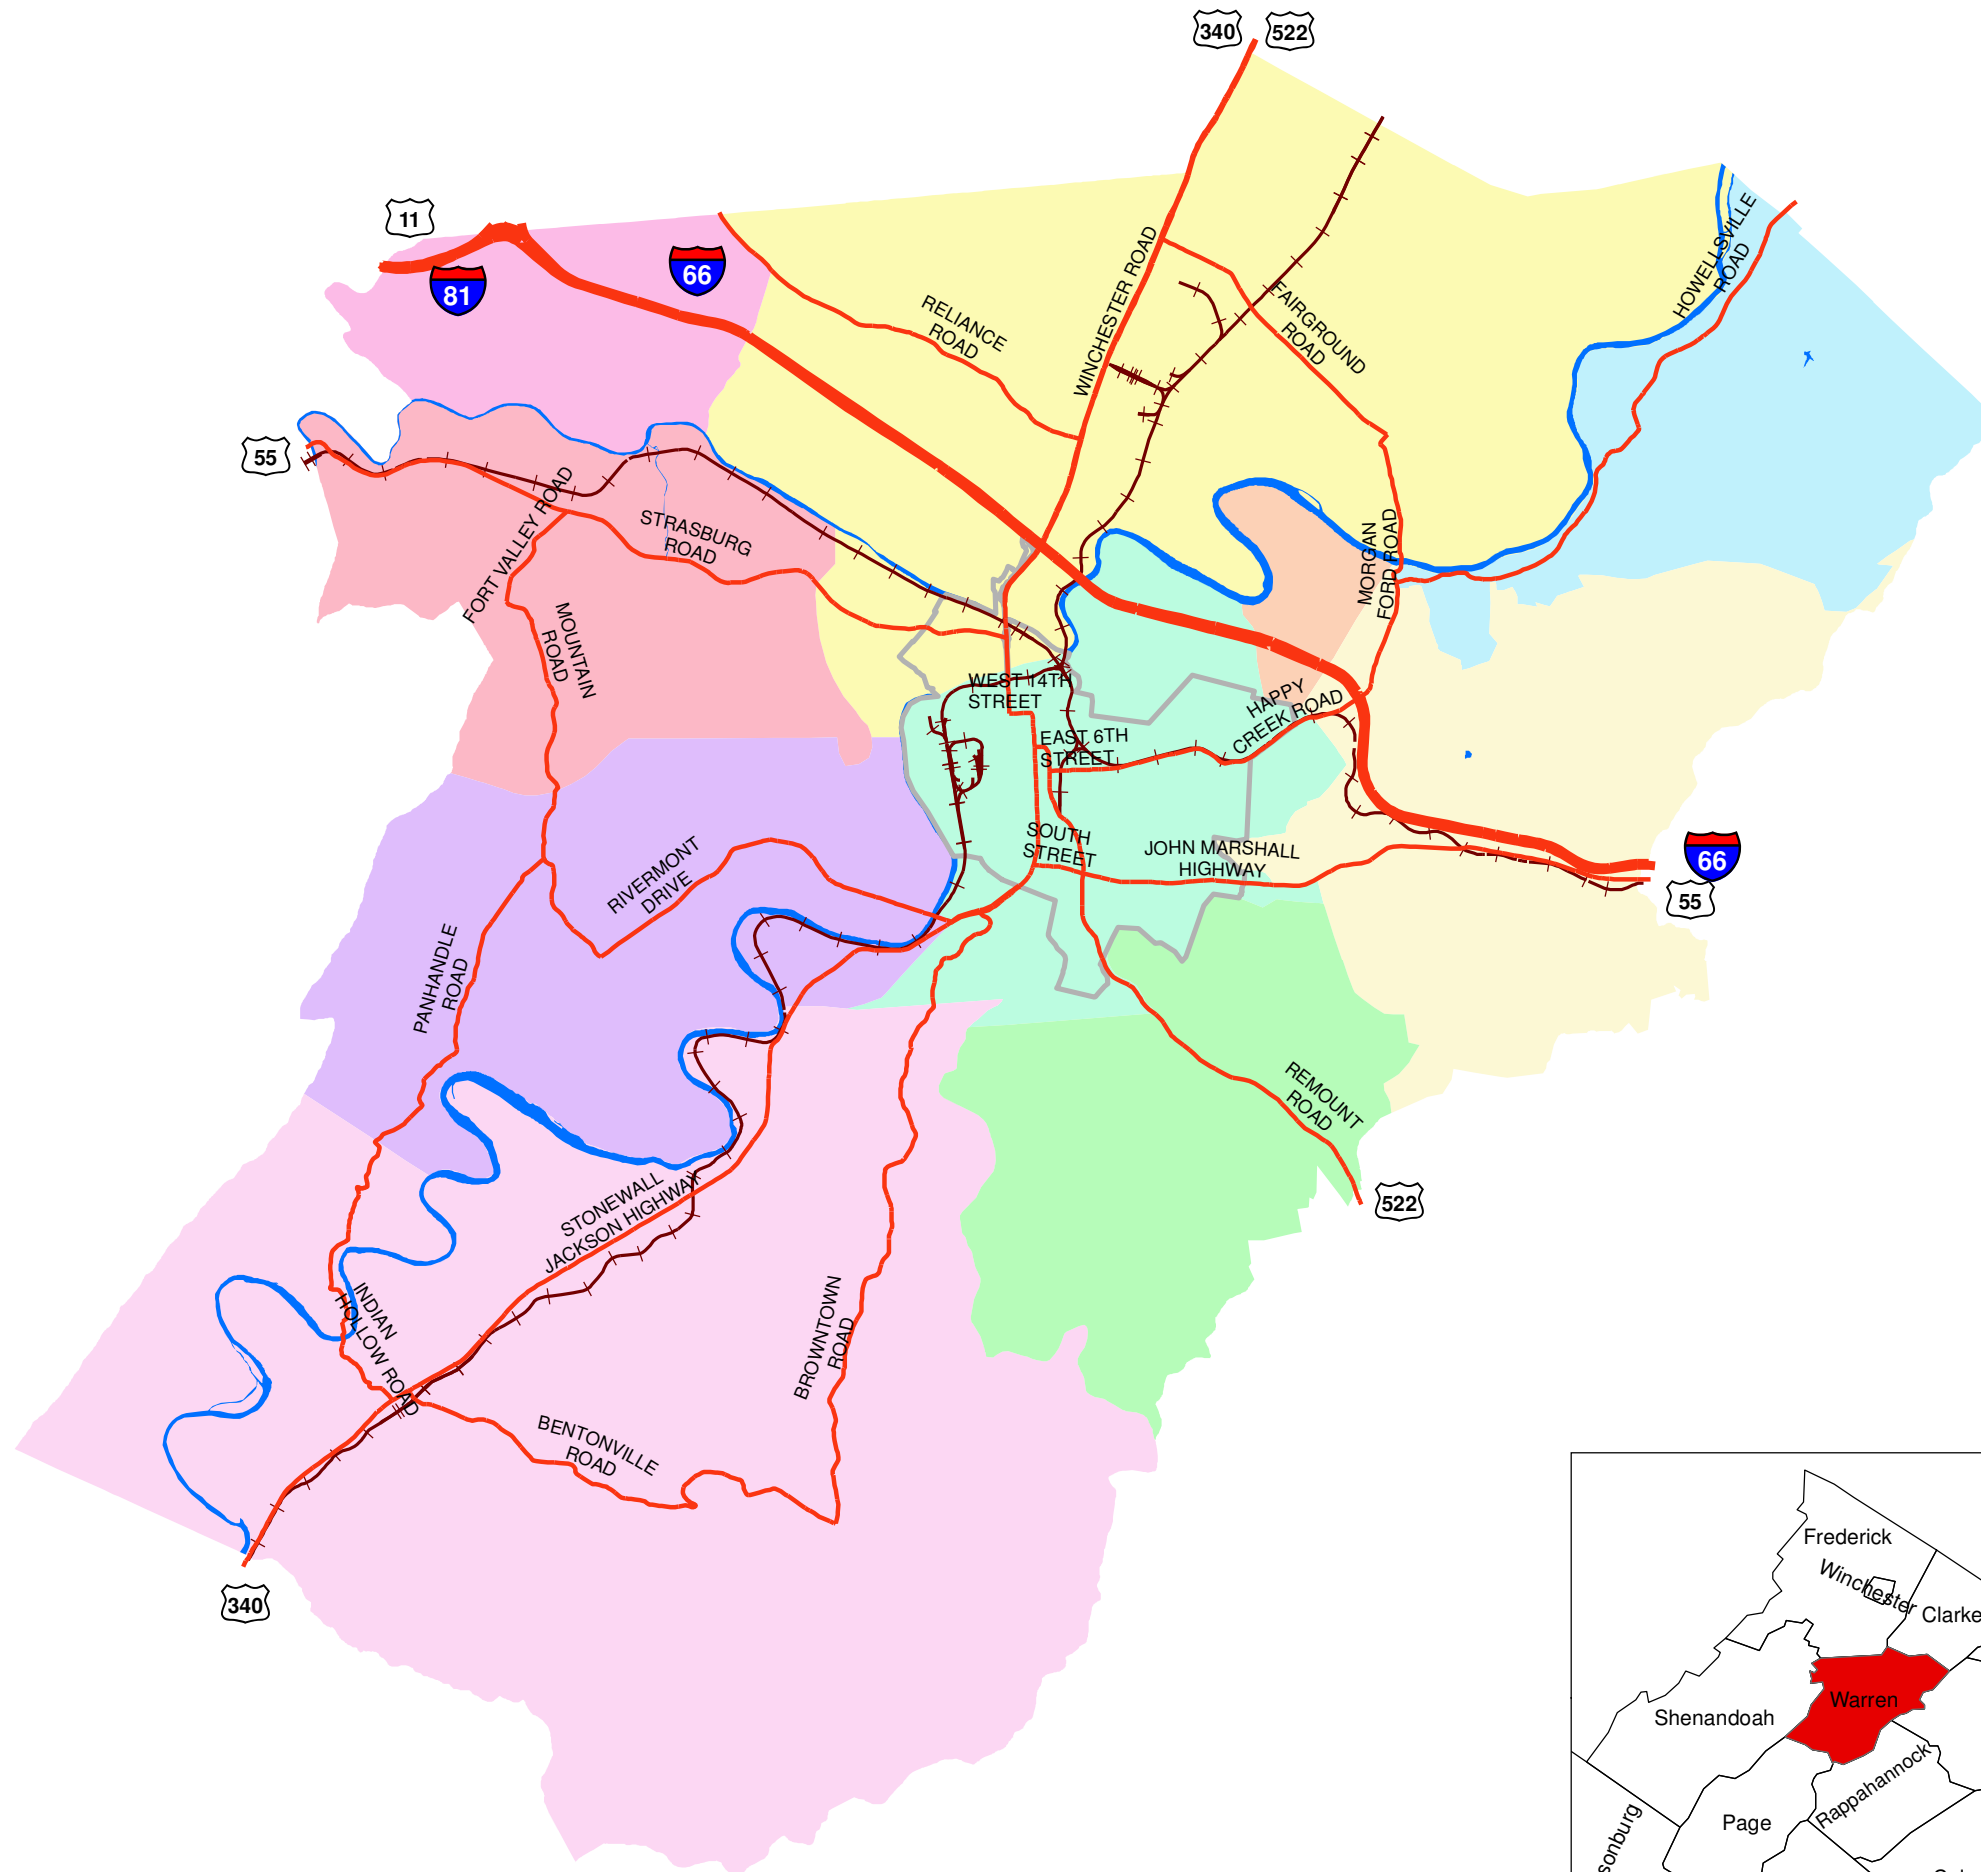

# Warren County, Virginia

Map 5.3: Fire and Rescue Service Areas

### Legend

- Interstates
- Major Roads
- Railroads
- Front Royal
- Shenandoah River
- Fire Districts
  - Co. 1: Front Royal
  - Co. 2: Rivermont
  - Co. 3: South Warren
  - Co. 4: Linden
  - Co. 5: Shenandoah Shores
  - Co. 6: Shenandoah Farms
  - Co. 8: Fortsmouth
  - Co. 9: Chester Gap
  - Co. 10: North Warren
  - Co. 12: Middletown