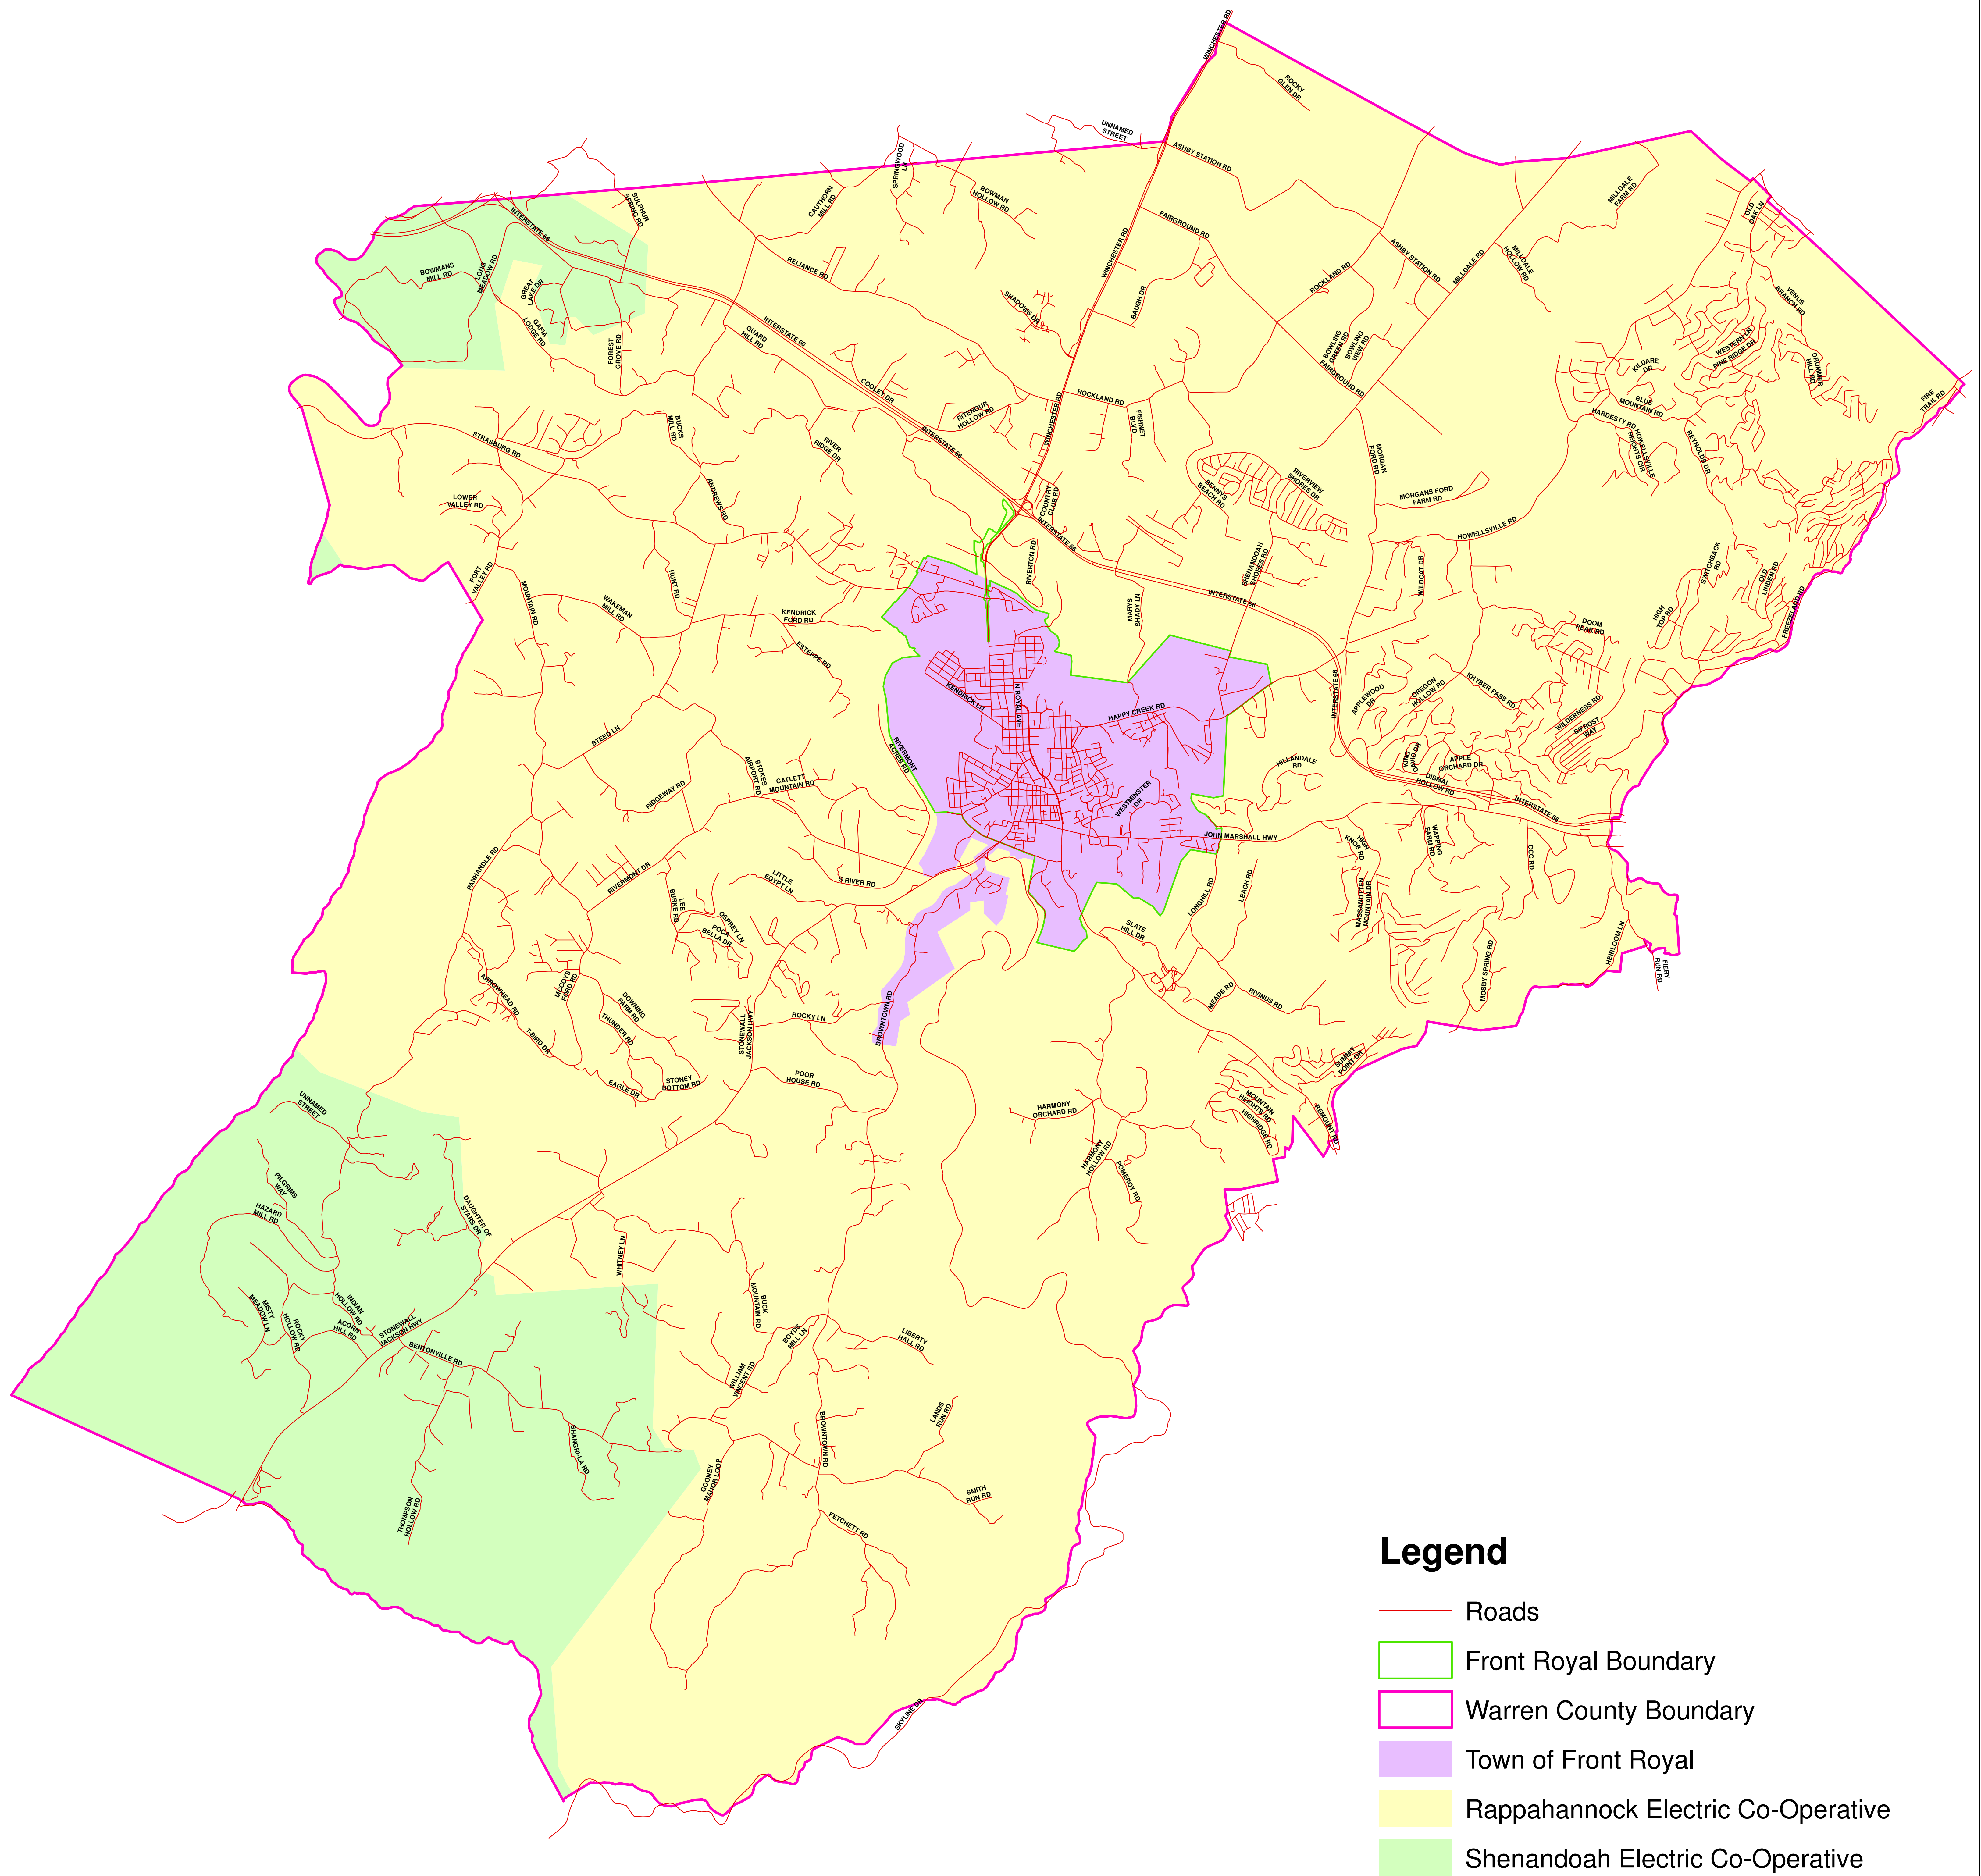

# Electricity Providers in Warren County

## Legend

- Roads
- Front Royal Boundary
- Warren County Boundary
- Town of Front Royal
- Rappahannock Electric Co-Operative
- Shenandoah Electric Co-Operative